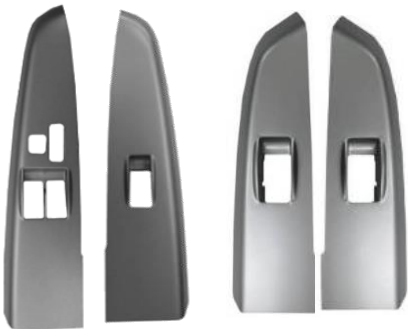

Our Main Products

T.Krungthai Industries Public Co.,Ltd

Interior Parts

Steering Column

CTR Console

Panel Center

Door Armrest

Seat Outer

Functional Parts : Cover Engine

Body & Exterior Part

Cover Fog Lamp

Grille Radiator

Under Cover Floor

Mud Guard

Retainer Bumper

Mud Guard